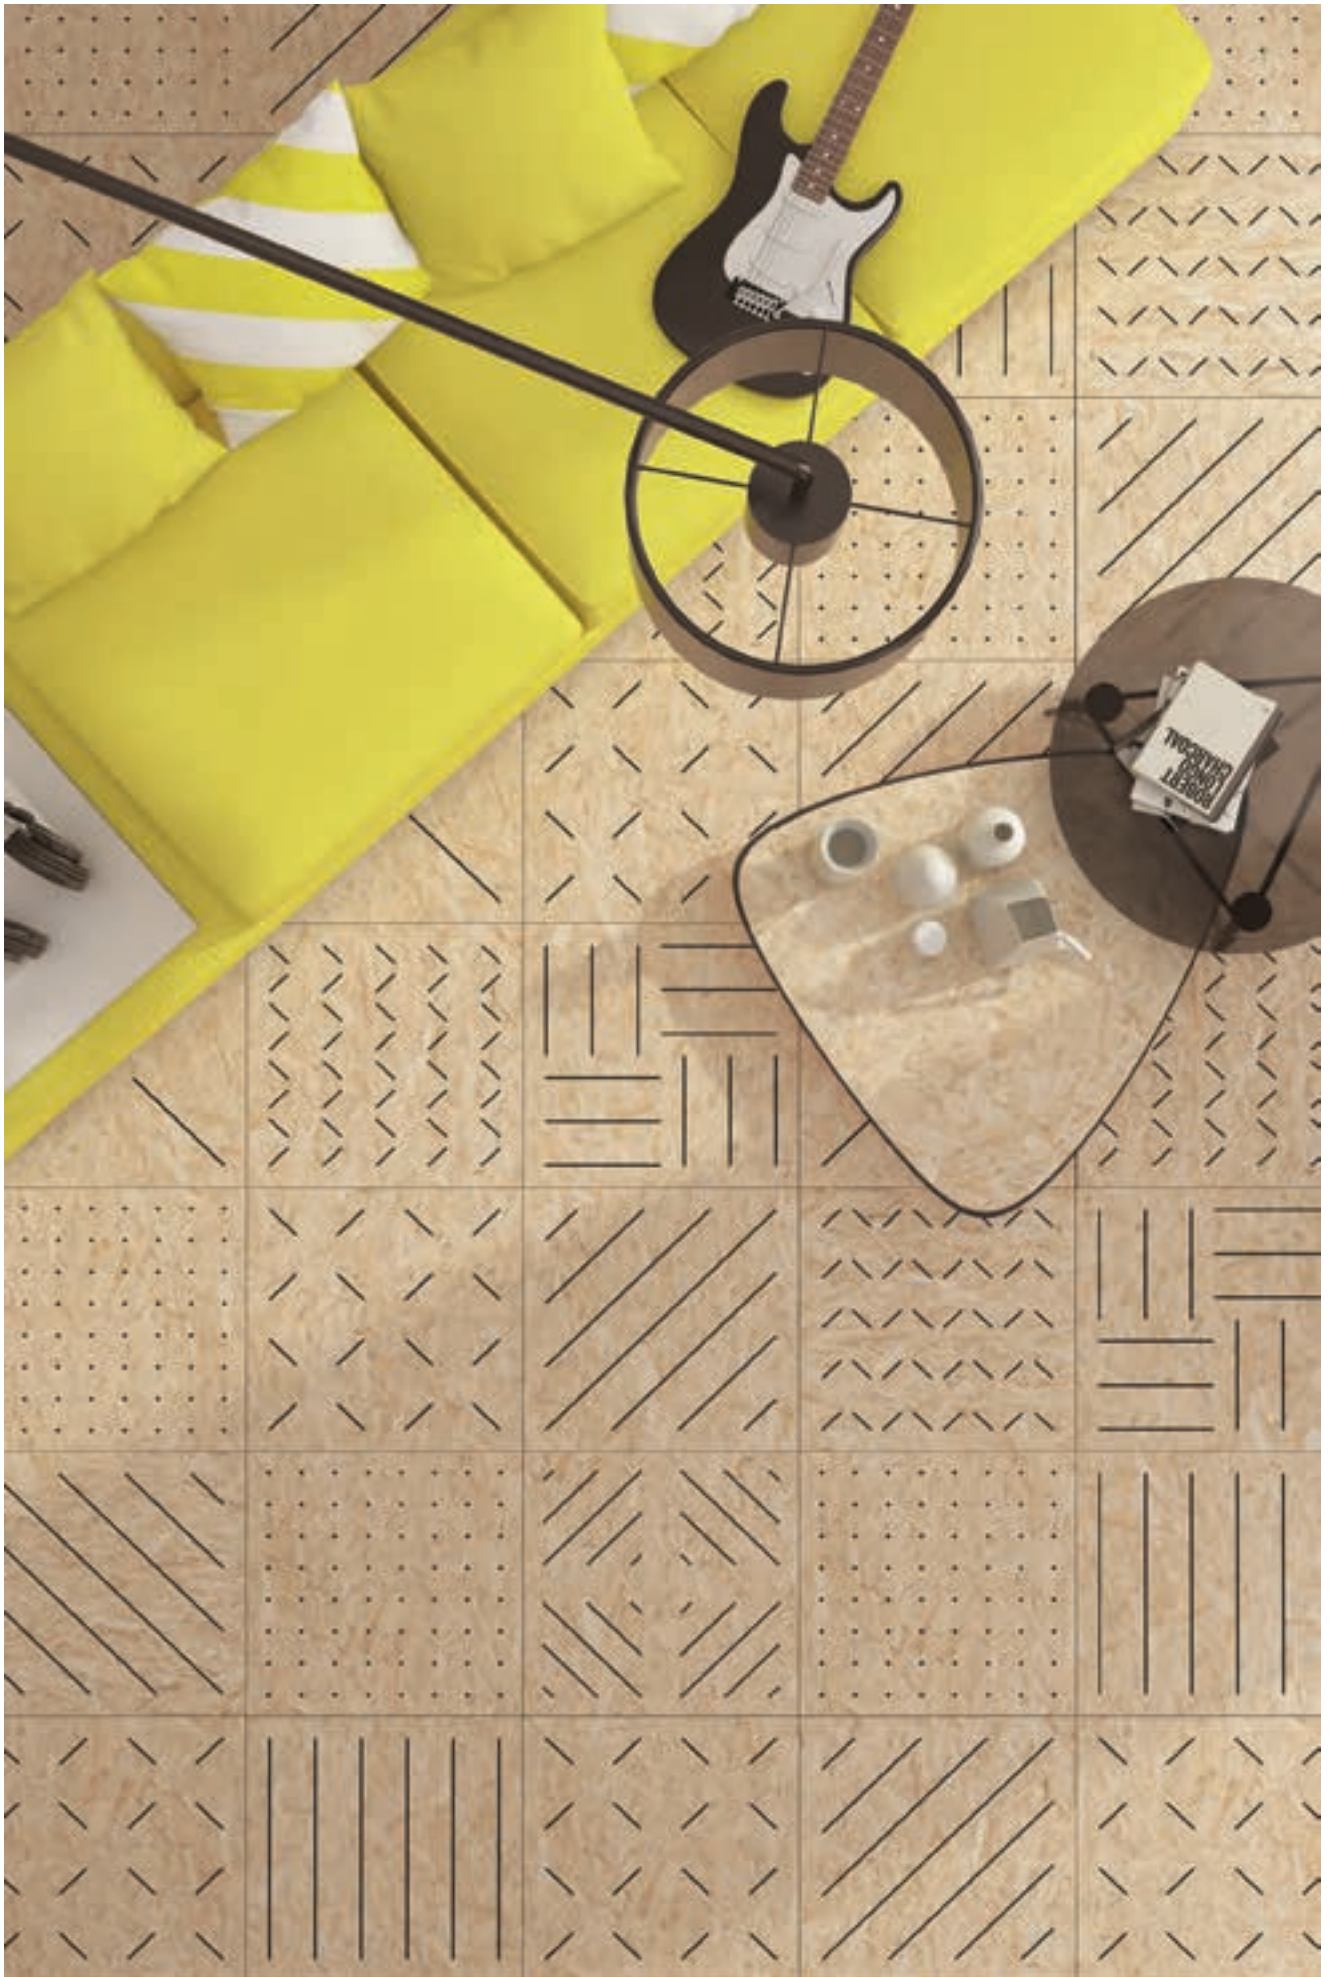

Masai-R Natural Grafito · 59,3x59,3 cm.