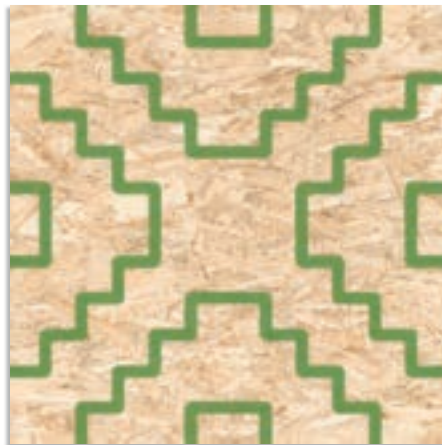

Seriaki-R Natural Verde
G.183