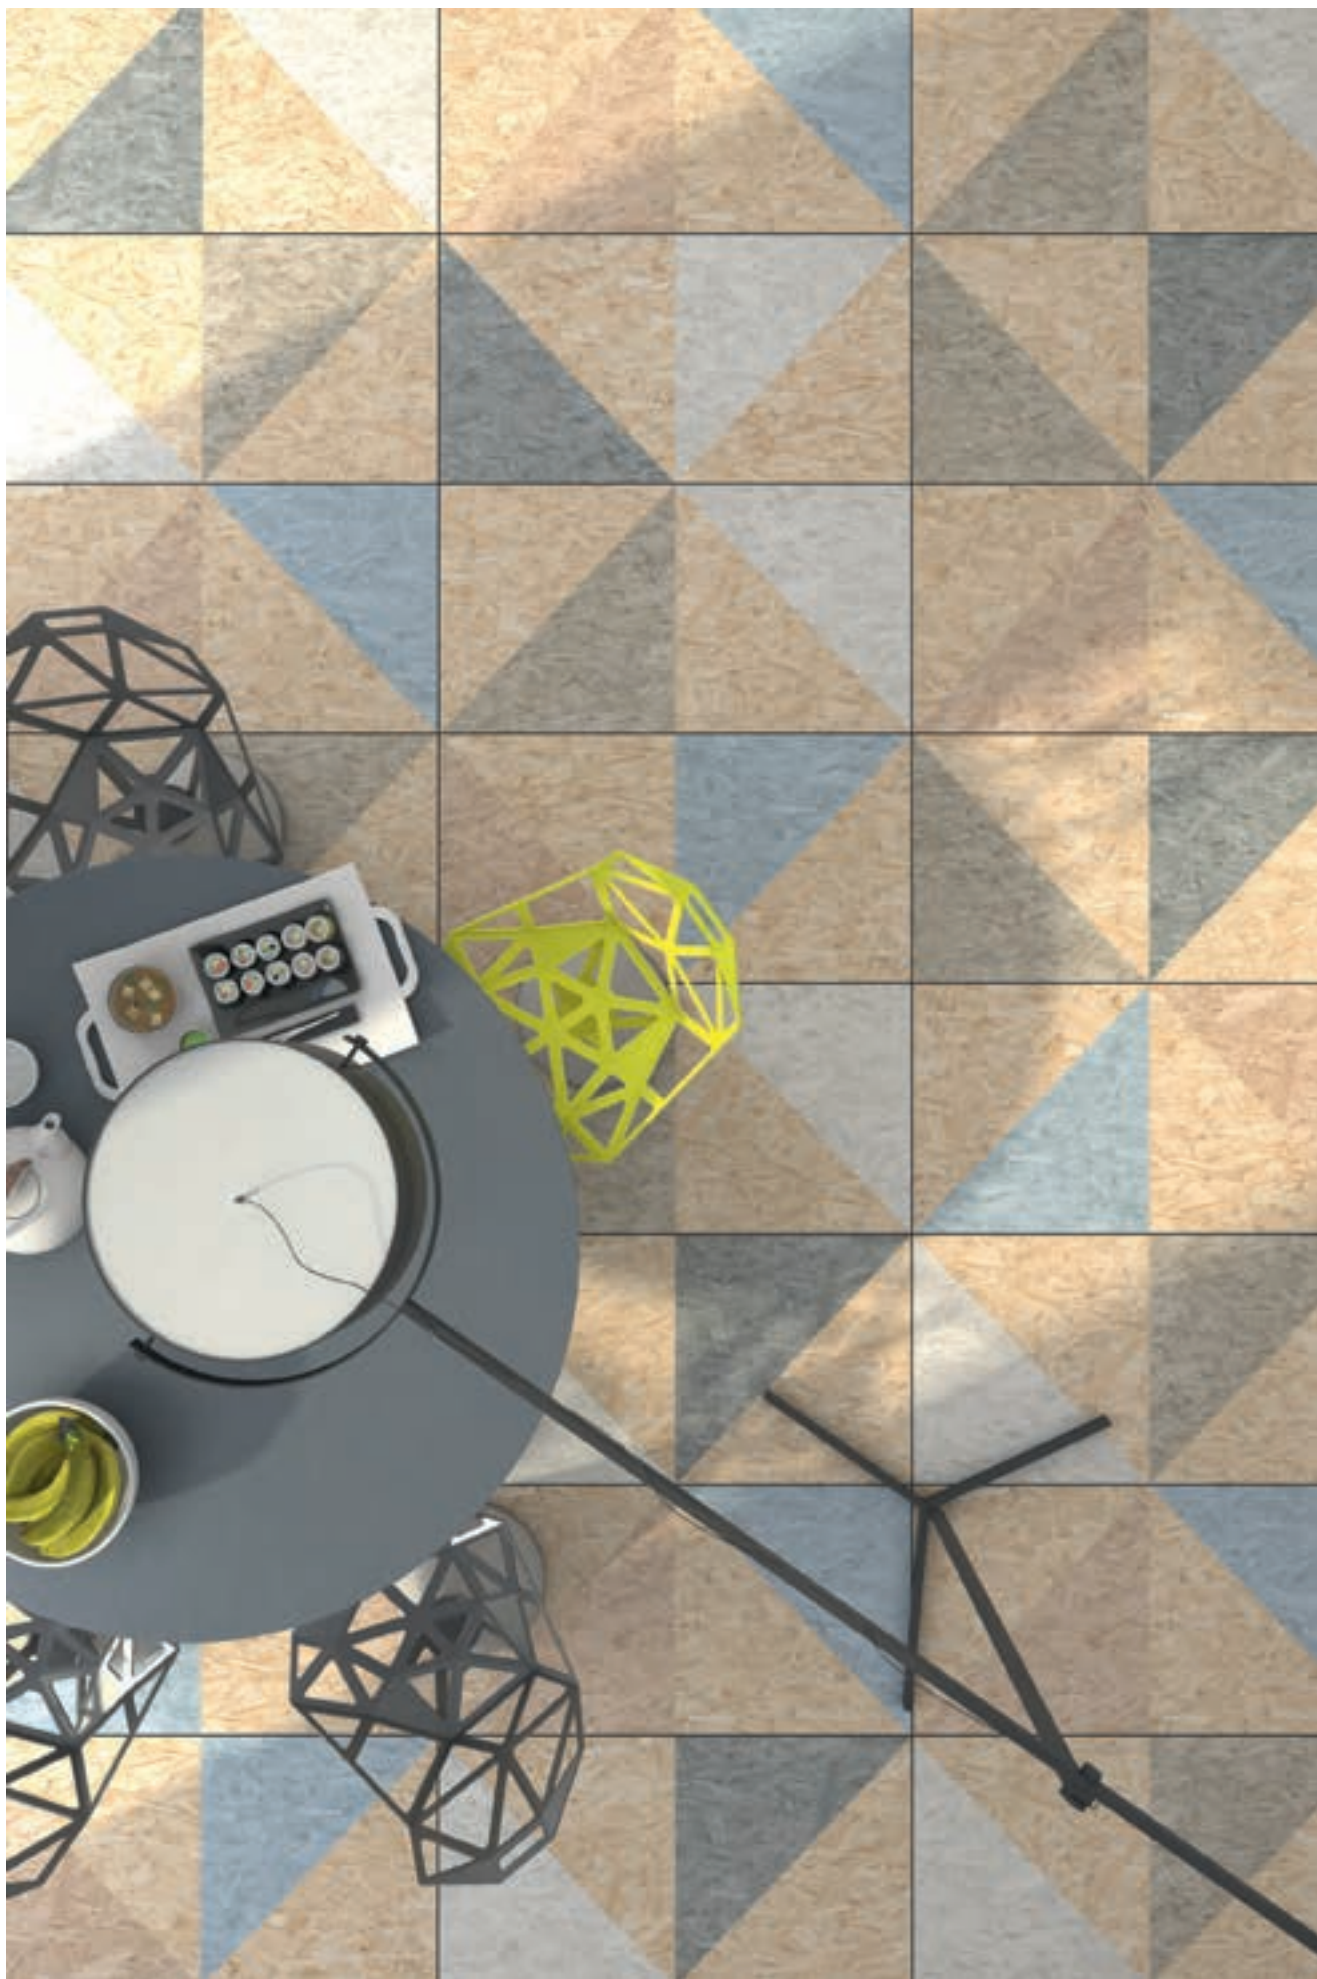

Telegu-R Natural Multicolor · 59,3x119,3 cm.

packing

Formato / Size	X Caja / Box			X Palet / Pallet		
	Pz / Pc	M2 / sqm	Kg	Cj / Box	M2 / sqm	Kg
59,3x59,3 cm.	3	1,05	24,30	40	42,20	972
59,3x119,3 cm.	2	1,415	37,08	24	33,96	890

Formato / Size		X Caja / Box			X Palet / Pallet		
		Pz / Pc	ML	Kg	Cj / Box	ML	Kg
9,4x59,3 cm.	rodapié	17	10,08	21,20	56	564,48	1187,20
59,3x59,3 cm.	pedaño	3	1,78	24,30	40	71,20	972
59,3x119,3 cm.	pedaño	2	2,39	37,08	24	57,26	890
59,3x59,3 cm.	gradone	2	1,19	17,60	-	-	-
59,3x119,3 cm.	gradone	1	1,19	21,60	-	-	-
59,3x59,3 cm.	ángulo gradone	1	0,59	9,50	-	-	-
59,3x119,3 cm.	ángulo gradone	1	1,19	22,32	-	-	-

RODAPIÉ CORTADO Y BISELADO
CUT AND BEVELLED SKIRTING TILE
9,4x59,3 cm. / 3.7x23.3 inches
Strand-R
G.916

PELDAÑO
STAIRCASE STEP
59,3x59,3 cm. / 23.3x23.3 inches
Strand-R
G.81
59,3x119,3 cm. / 23.3x47.0
inches
Strand-R
G.90

GRADONE
59,3x59,3 cm. / 23.3x23.3 inches
Strand-R
G.86
59,3x119,3 cm. / 23.3x47.0 inches
Strand-R
G.93

El peldaño y el gradone pueden servirse con o sin rayado de hendidura.
También disponibles en ángulo.
The staircase step and gradone can be sold with or without the ribbed
notch. Angle is also available.